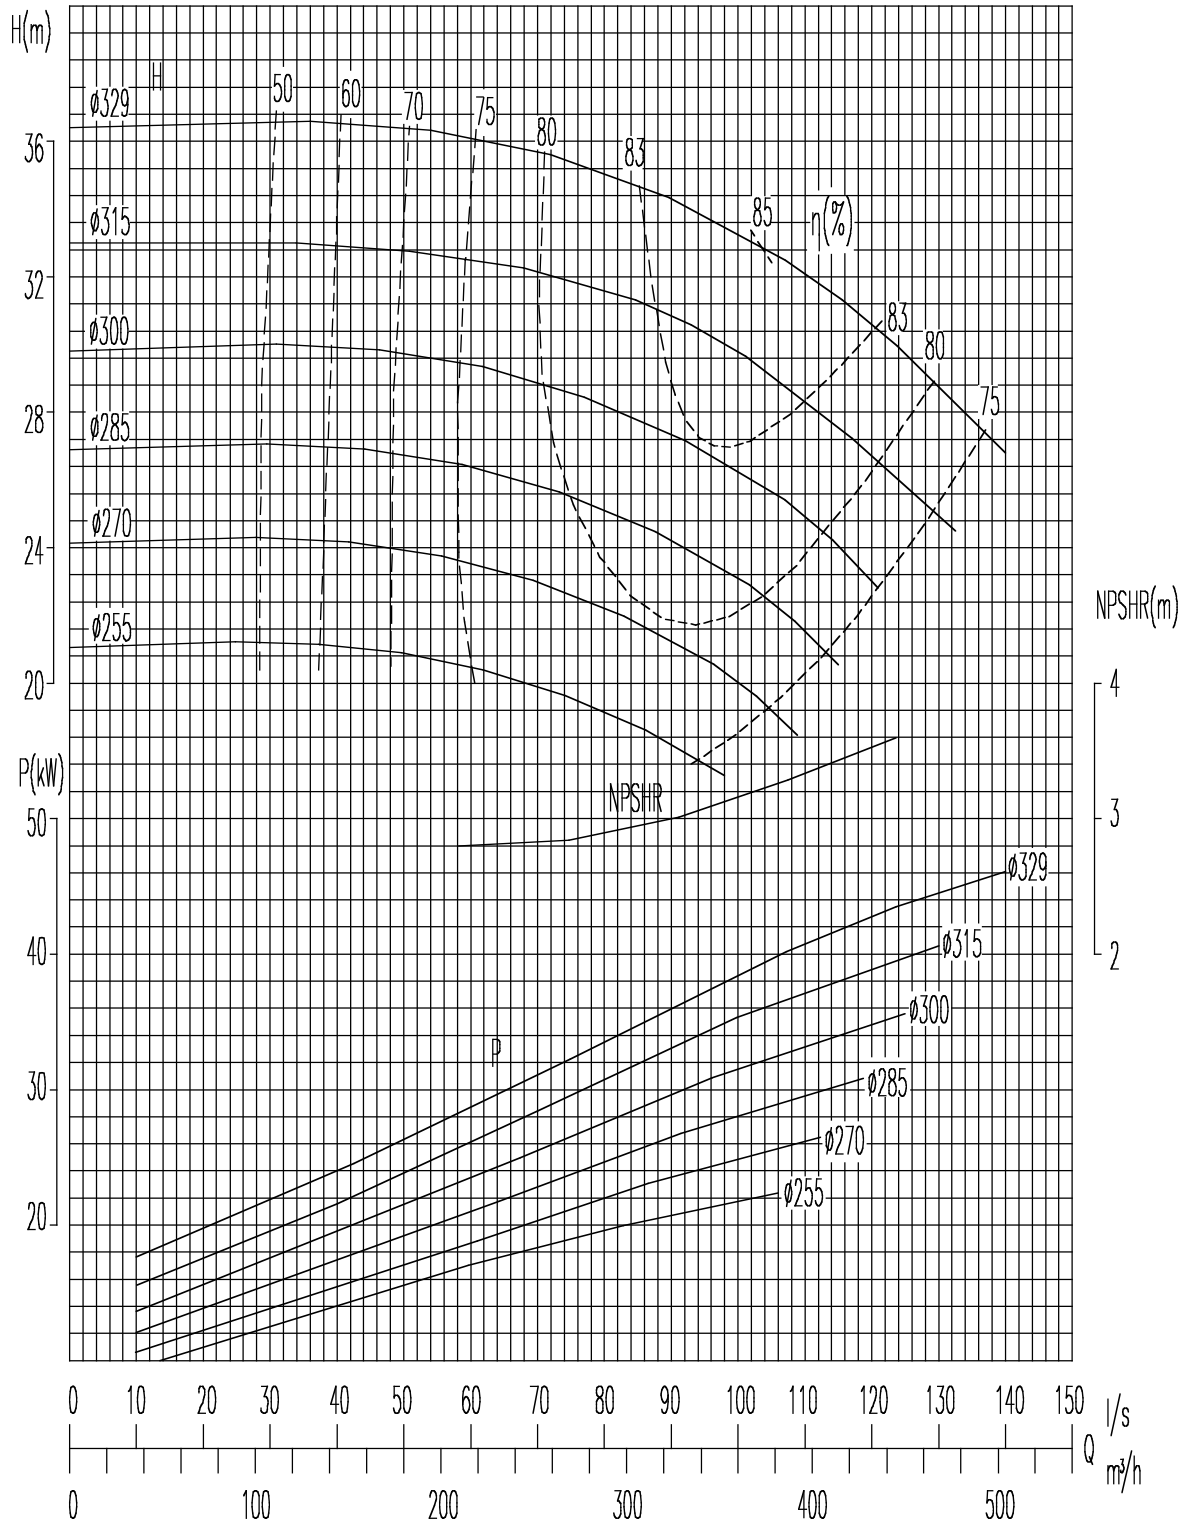

PUMP MODEL 150 - 32
SPEED 4pole

Overall and Mounting Dimensions(mm)

Pump Type	Frame Size	Pump Dimensions						Pump Foot Dimensions										Shaft End			
		1 - Suc	2 - Dis	a	f	h1	h2	b	c	m1	m2	n1	n2	n3	s1	s2	w	d	l	t	u
150-32	45	200	150	160	530	280	400	100	18	200	150	550	450	110	23	14	370	42	110	45	12