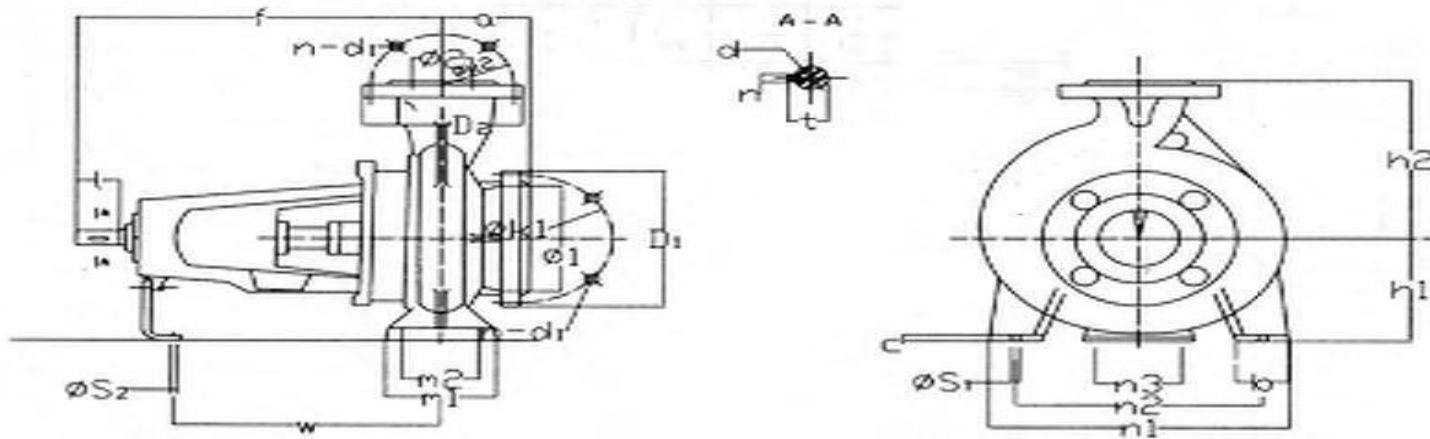

PUMP MODEL 150 - 32
SPEED 4pole

Overall and Mounting Dimensions(mm)

Pump Type	Frame Size	Pump Dimensions						Pump Foot Dimensions										Shaft End			
		1 - Suc	2 - Dis	a	f	h1	h2	b	c	m1	m2	n1	n2	n3	s1	s2	w	d	l	t	u
150-32	45	200	150	160	530	280	400	100	18	200	150	550	450	110	23	14	370	42	110	45	12